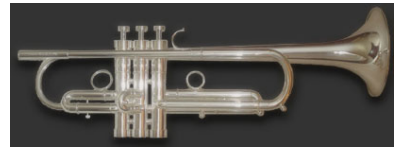

Bb Trumpets

MV1

The Van Cleave MV1 Professional Bb Trumpet has been designed with real playing in mind, breaking new ground in trumpet design for today's most demanding playing situations. Our standard 4 ¾" bell produces a very even scale with great slotting and projection.

MV1L

The Van Cleave MV1L Professional Bb Trumpet is the same as the MV1 with the addition of a lightweight bell. The lighter bell thickness provides the player with a bit more sensory feedback while playing along with a slightly faster response. This makes this horn easier to play in very loud situations.

MV2

The Van Cleave MV2 Professional Bb Trumpet has been designed with real playing in mind, breaking new ground in trumpet design for today's most demanding playing situations. The larger 5" bell produces a very even scale with great slotting and projection. The large 5" bell is also a bit louder than the standard MV1 4 ¾" bell which really produces in commercial or lead situations.

MV3

The Van Cleave MV3 model Professional Bb Trumpet is designed to produce a bit warmer tone made popular by many vintage trumpets of the past. This 5" lightweight bell produces a sonic esthetic that is very pleasing for solo or jazz work while maintaining the response and even slotting characteristics of the MV1 and MV2. While producing a warmer sound, this horn also holds together very well in the upper register producing a very big and bold sound.